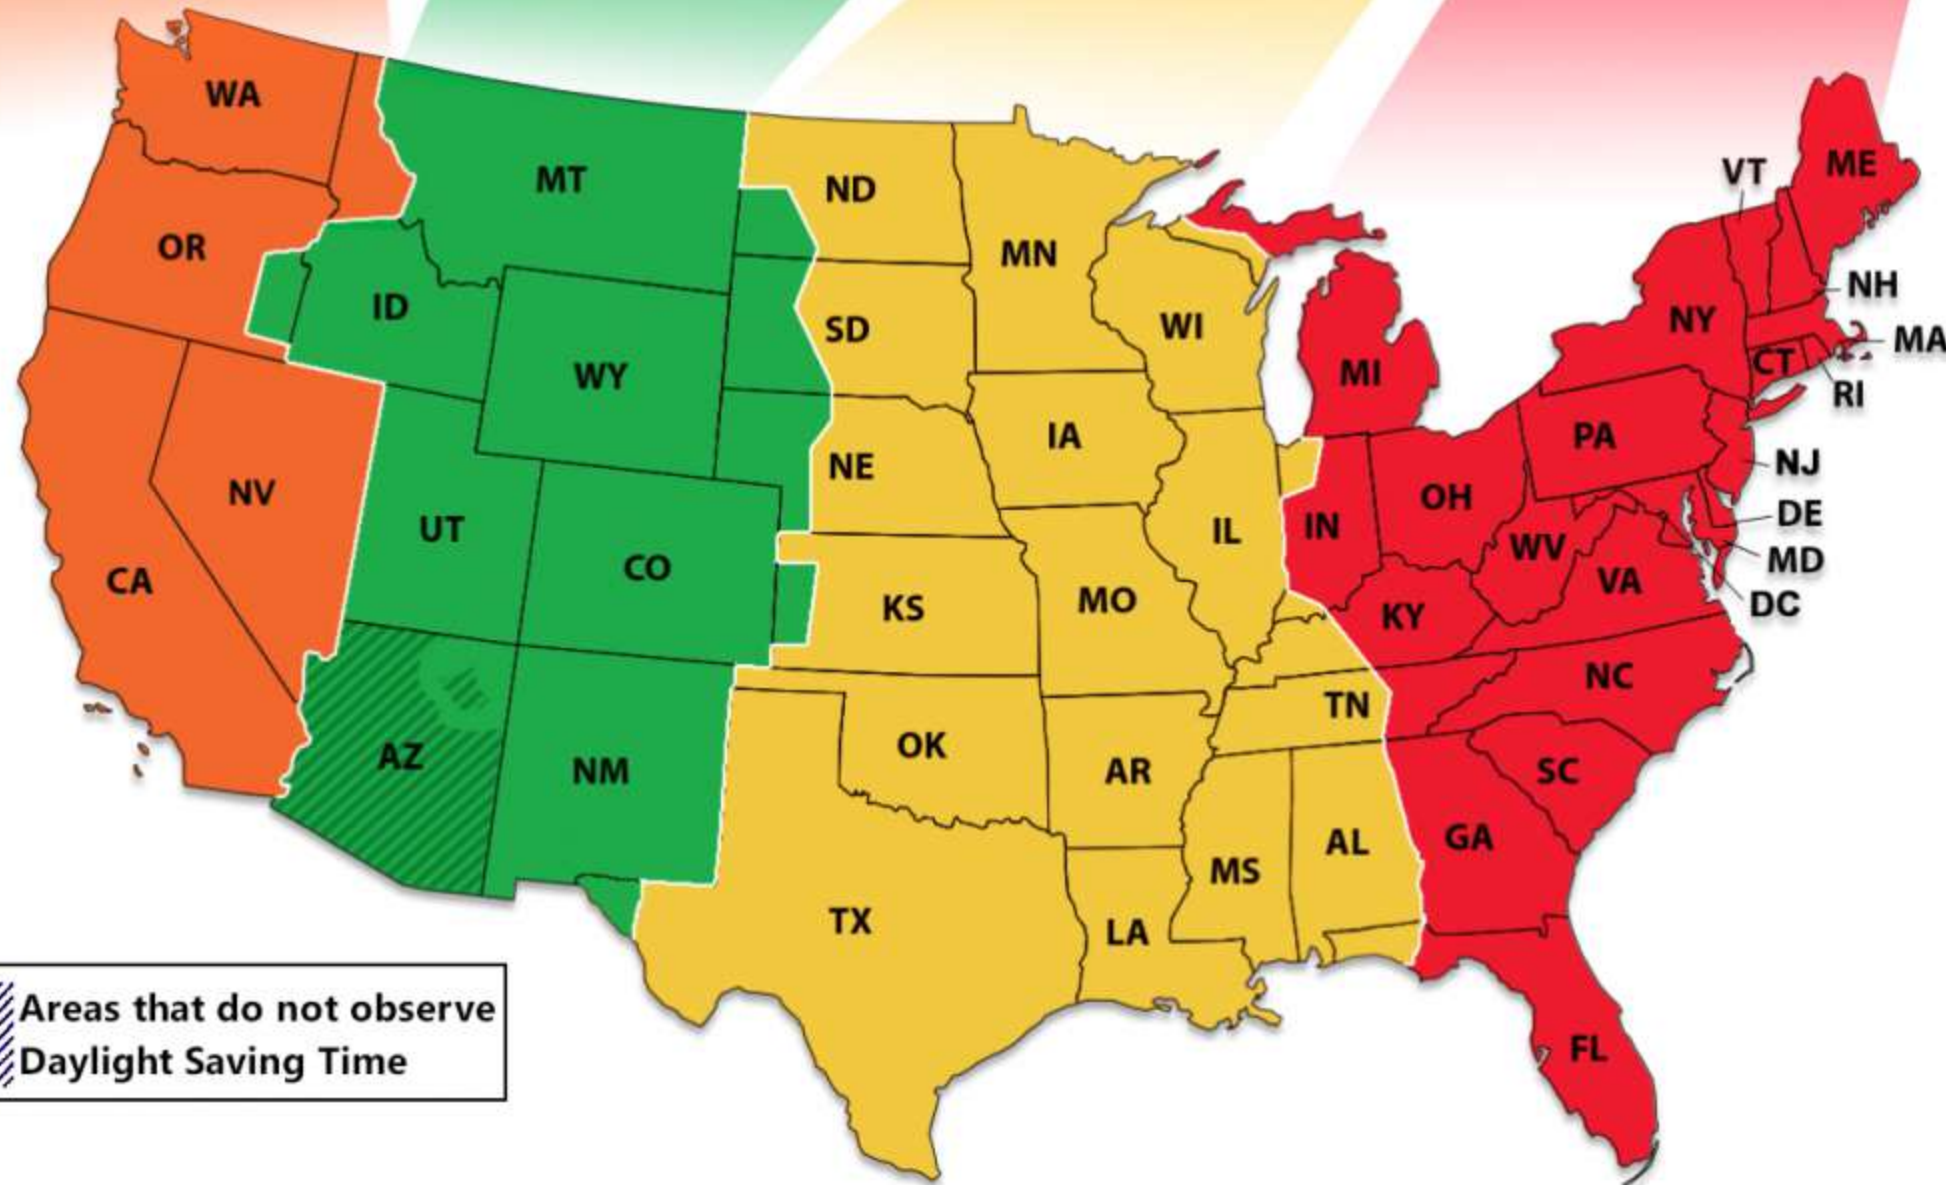

ALASKA STANDARD TIME
AKST (UTC-9)

08:28:56 A.M.

ALEUTIAN STANDARD TIME
HAST (UTC-10)

07:28:56 A.M.

HAWAII STANDARD TIME
HST (UTC-10)

07:28:56 A.M.

SAMOA STANDARD TIME
SST (UTC-11)

06:28:56 A.M.

CHAMORRO STANDARD TIME
CHST (UTC+10)

03:28:56 A.M.

PACIFIC STANDARD TIME
PST (UTC-8)

09:28:56 A.M.

MOUNTAIN STANDARD TIME
MST (UTC-7)

10:28:56 A.M.

CENTRAL STANDARD TIME
CST (UTC-6)

11:28:56 A.M.

EASTERN STANDARD TIME
EST (UTC-5)

12:28:56 P.M.

Areas that do not observe Daylight Saving Time