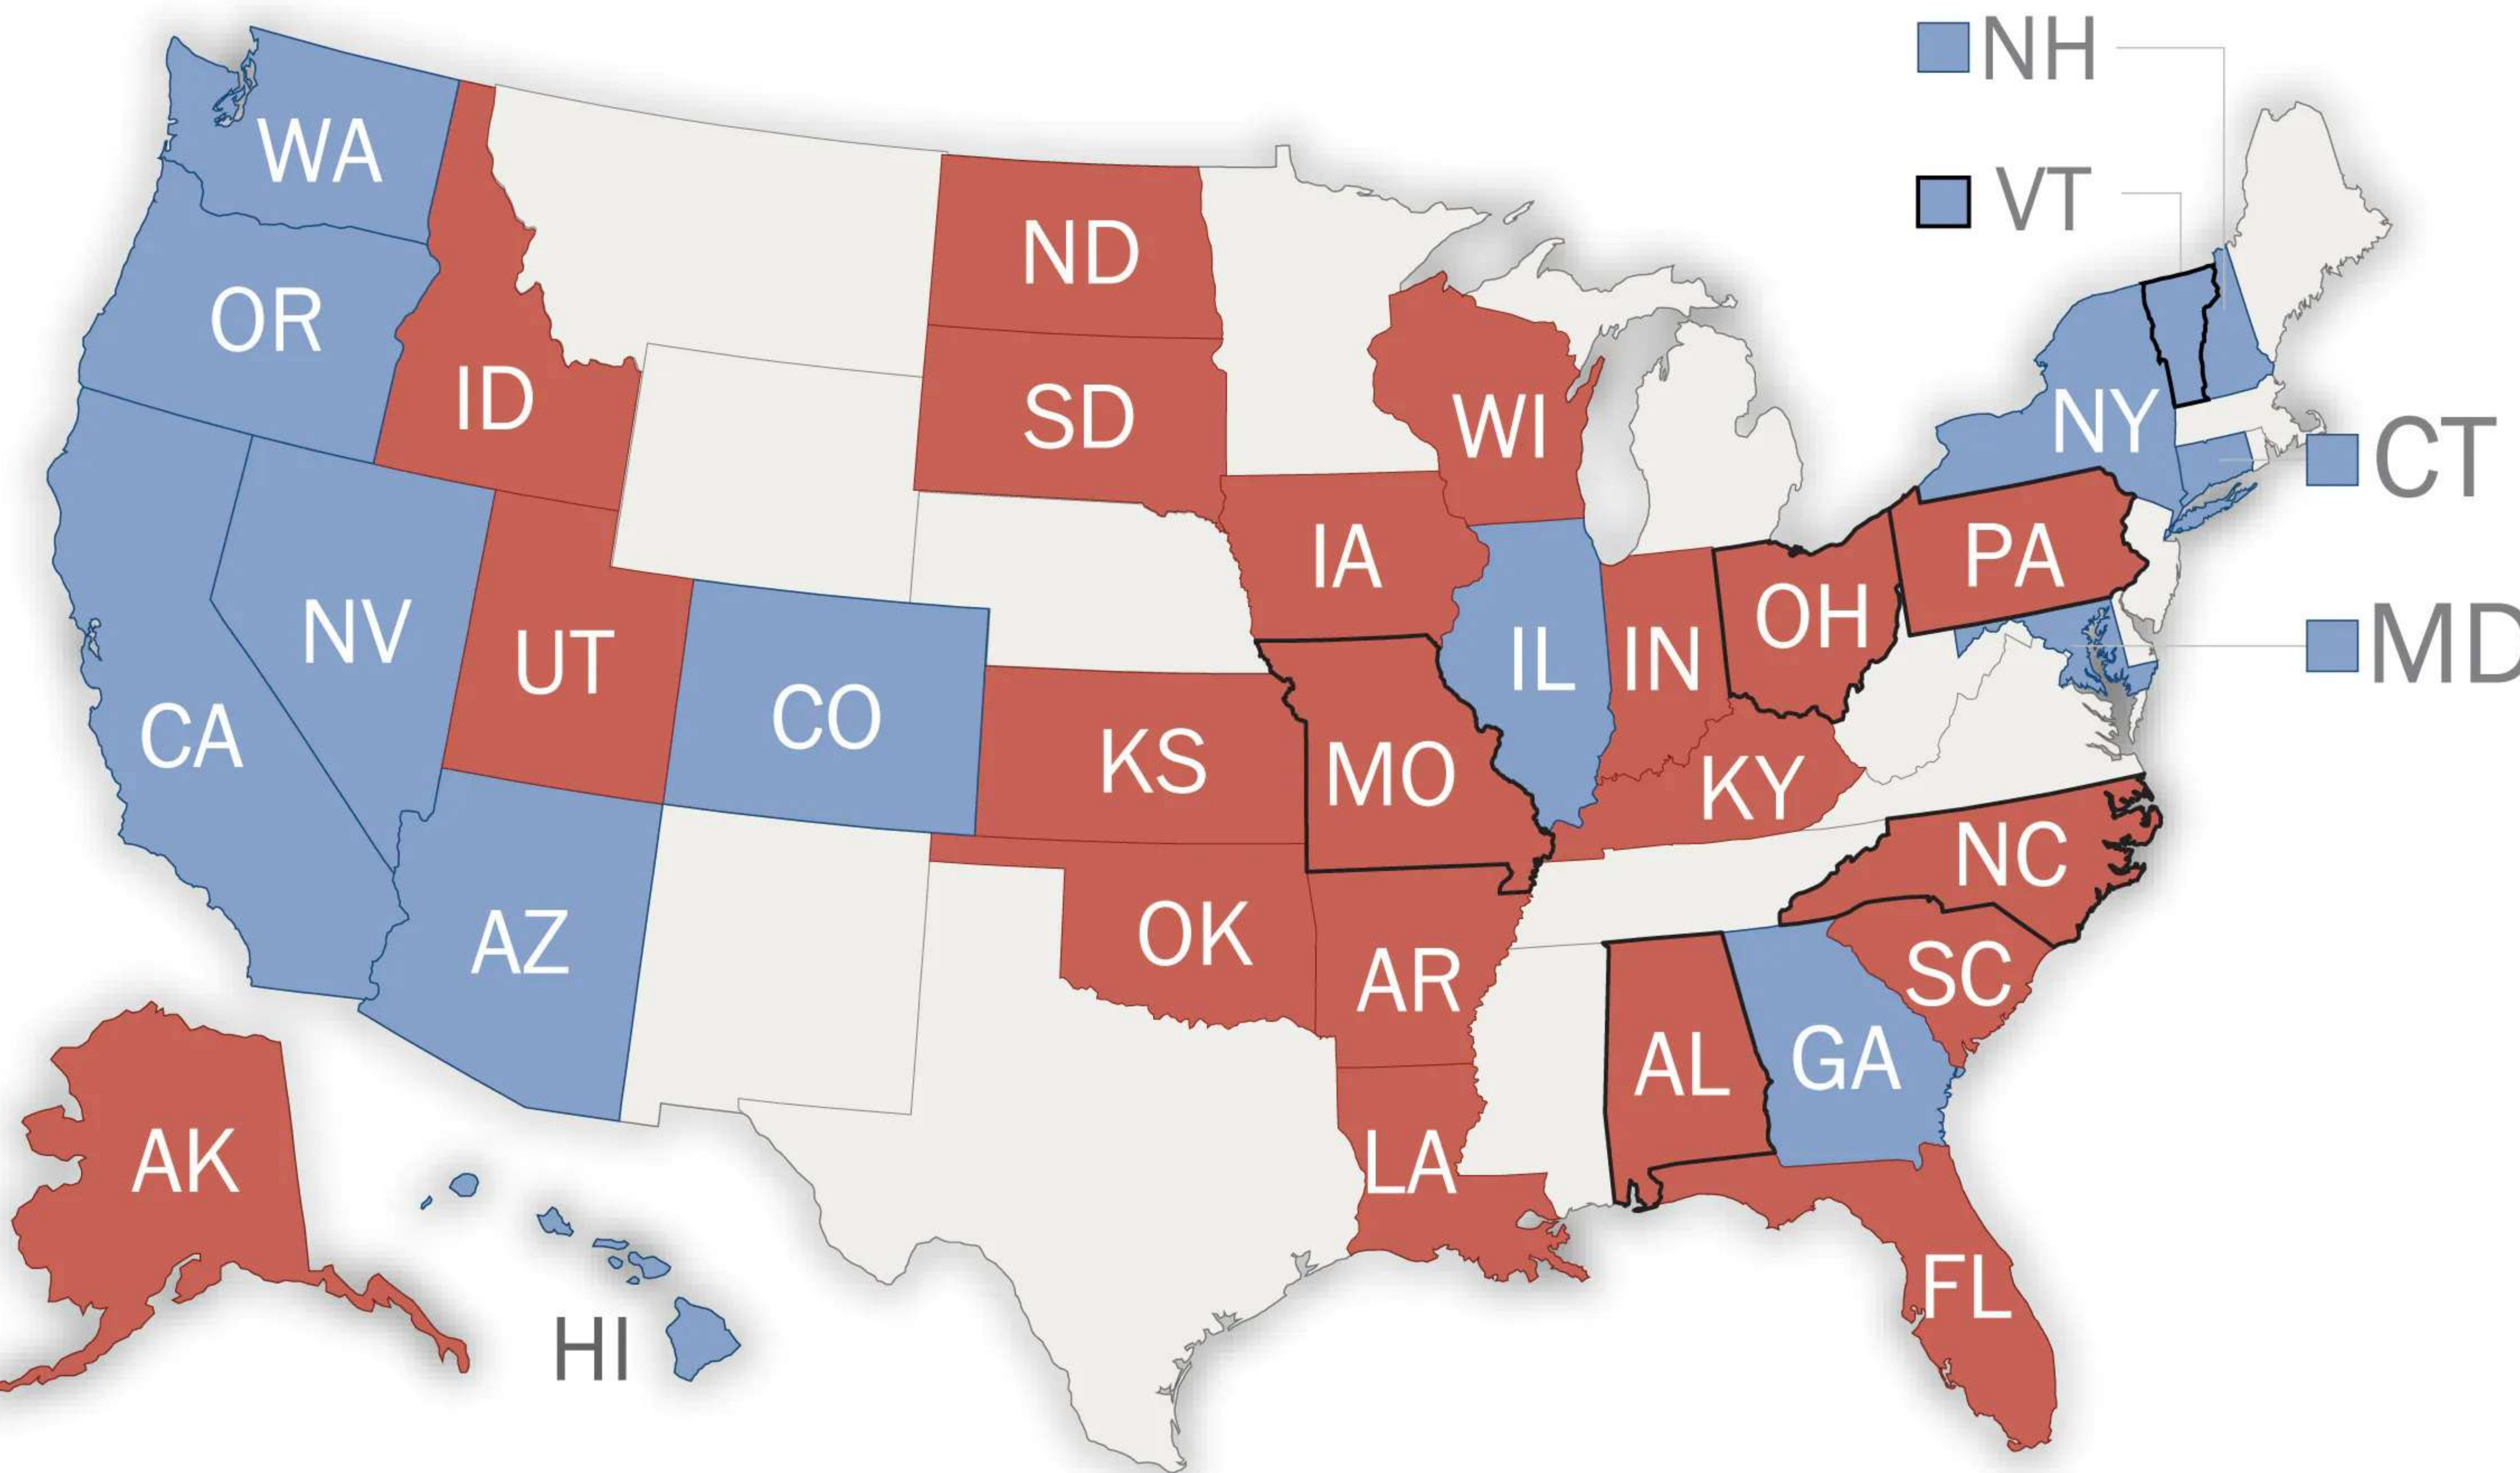

2022 Senate map

- Democratic-held
- Republican-held
- Not up for election
- Retiring

50