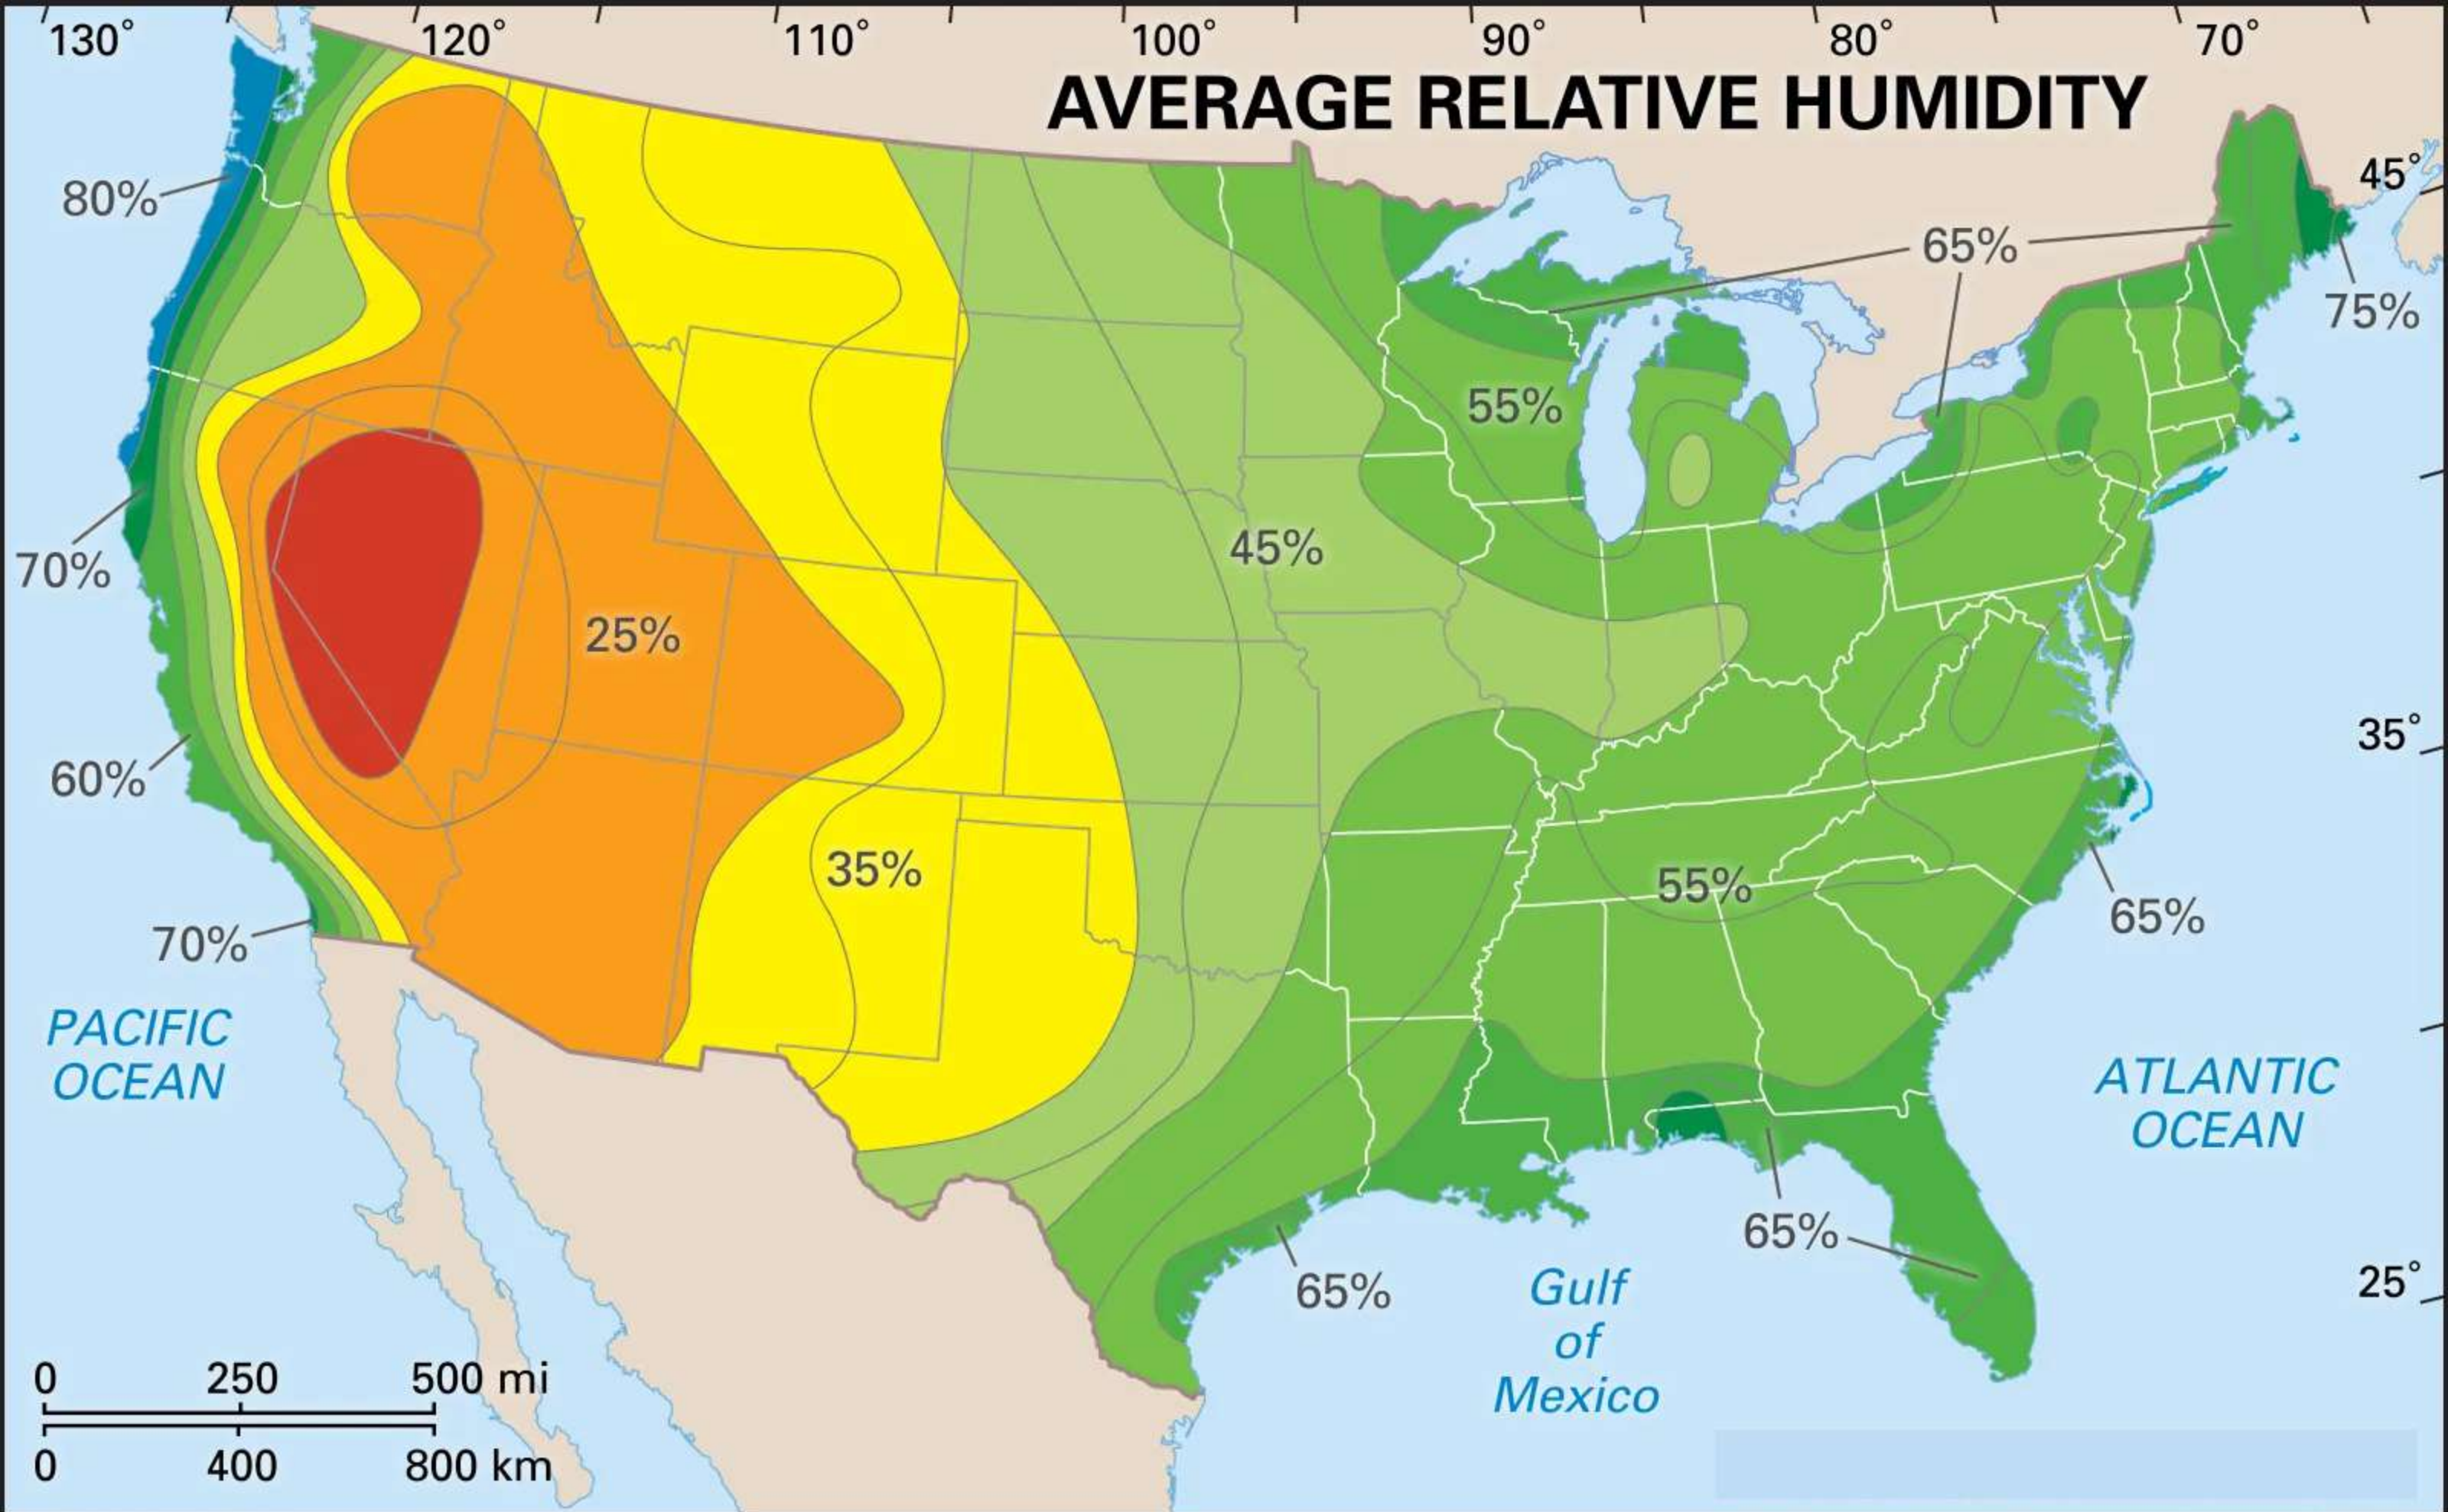

AVERAGE RELATIVE HUMIDITY

Average percentage taken at local noon in July