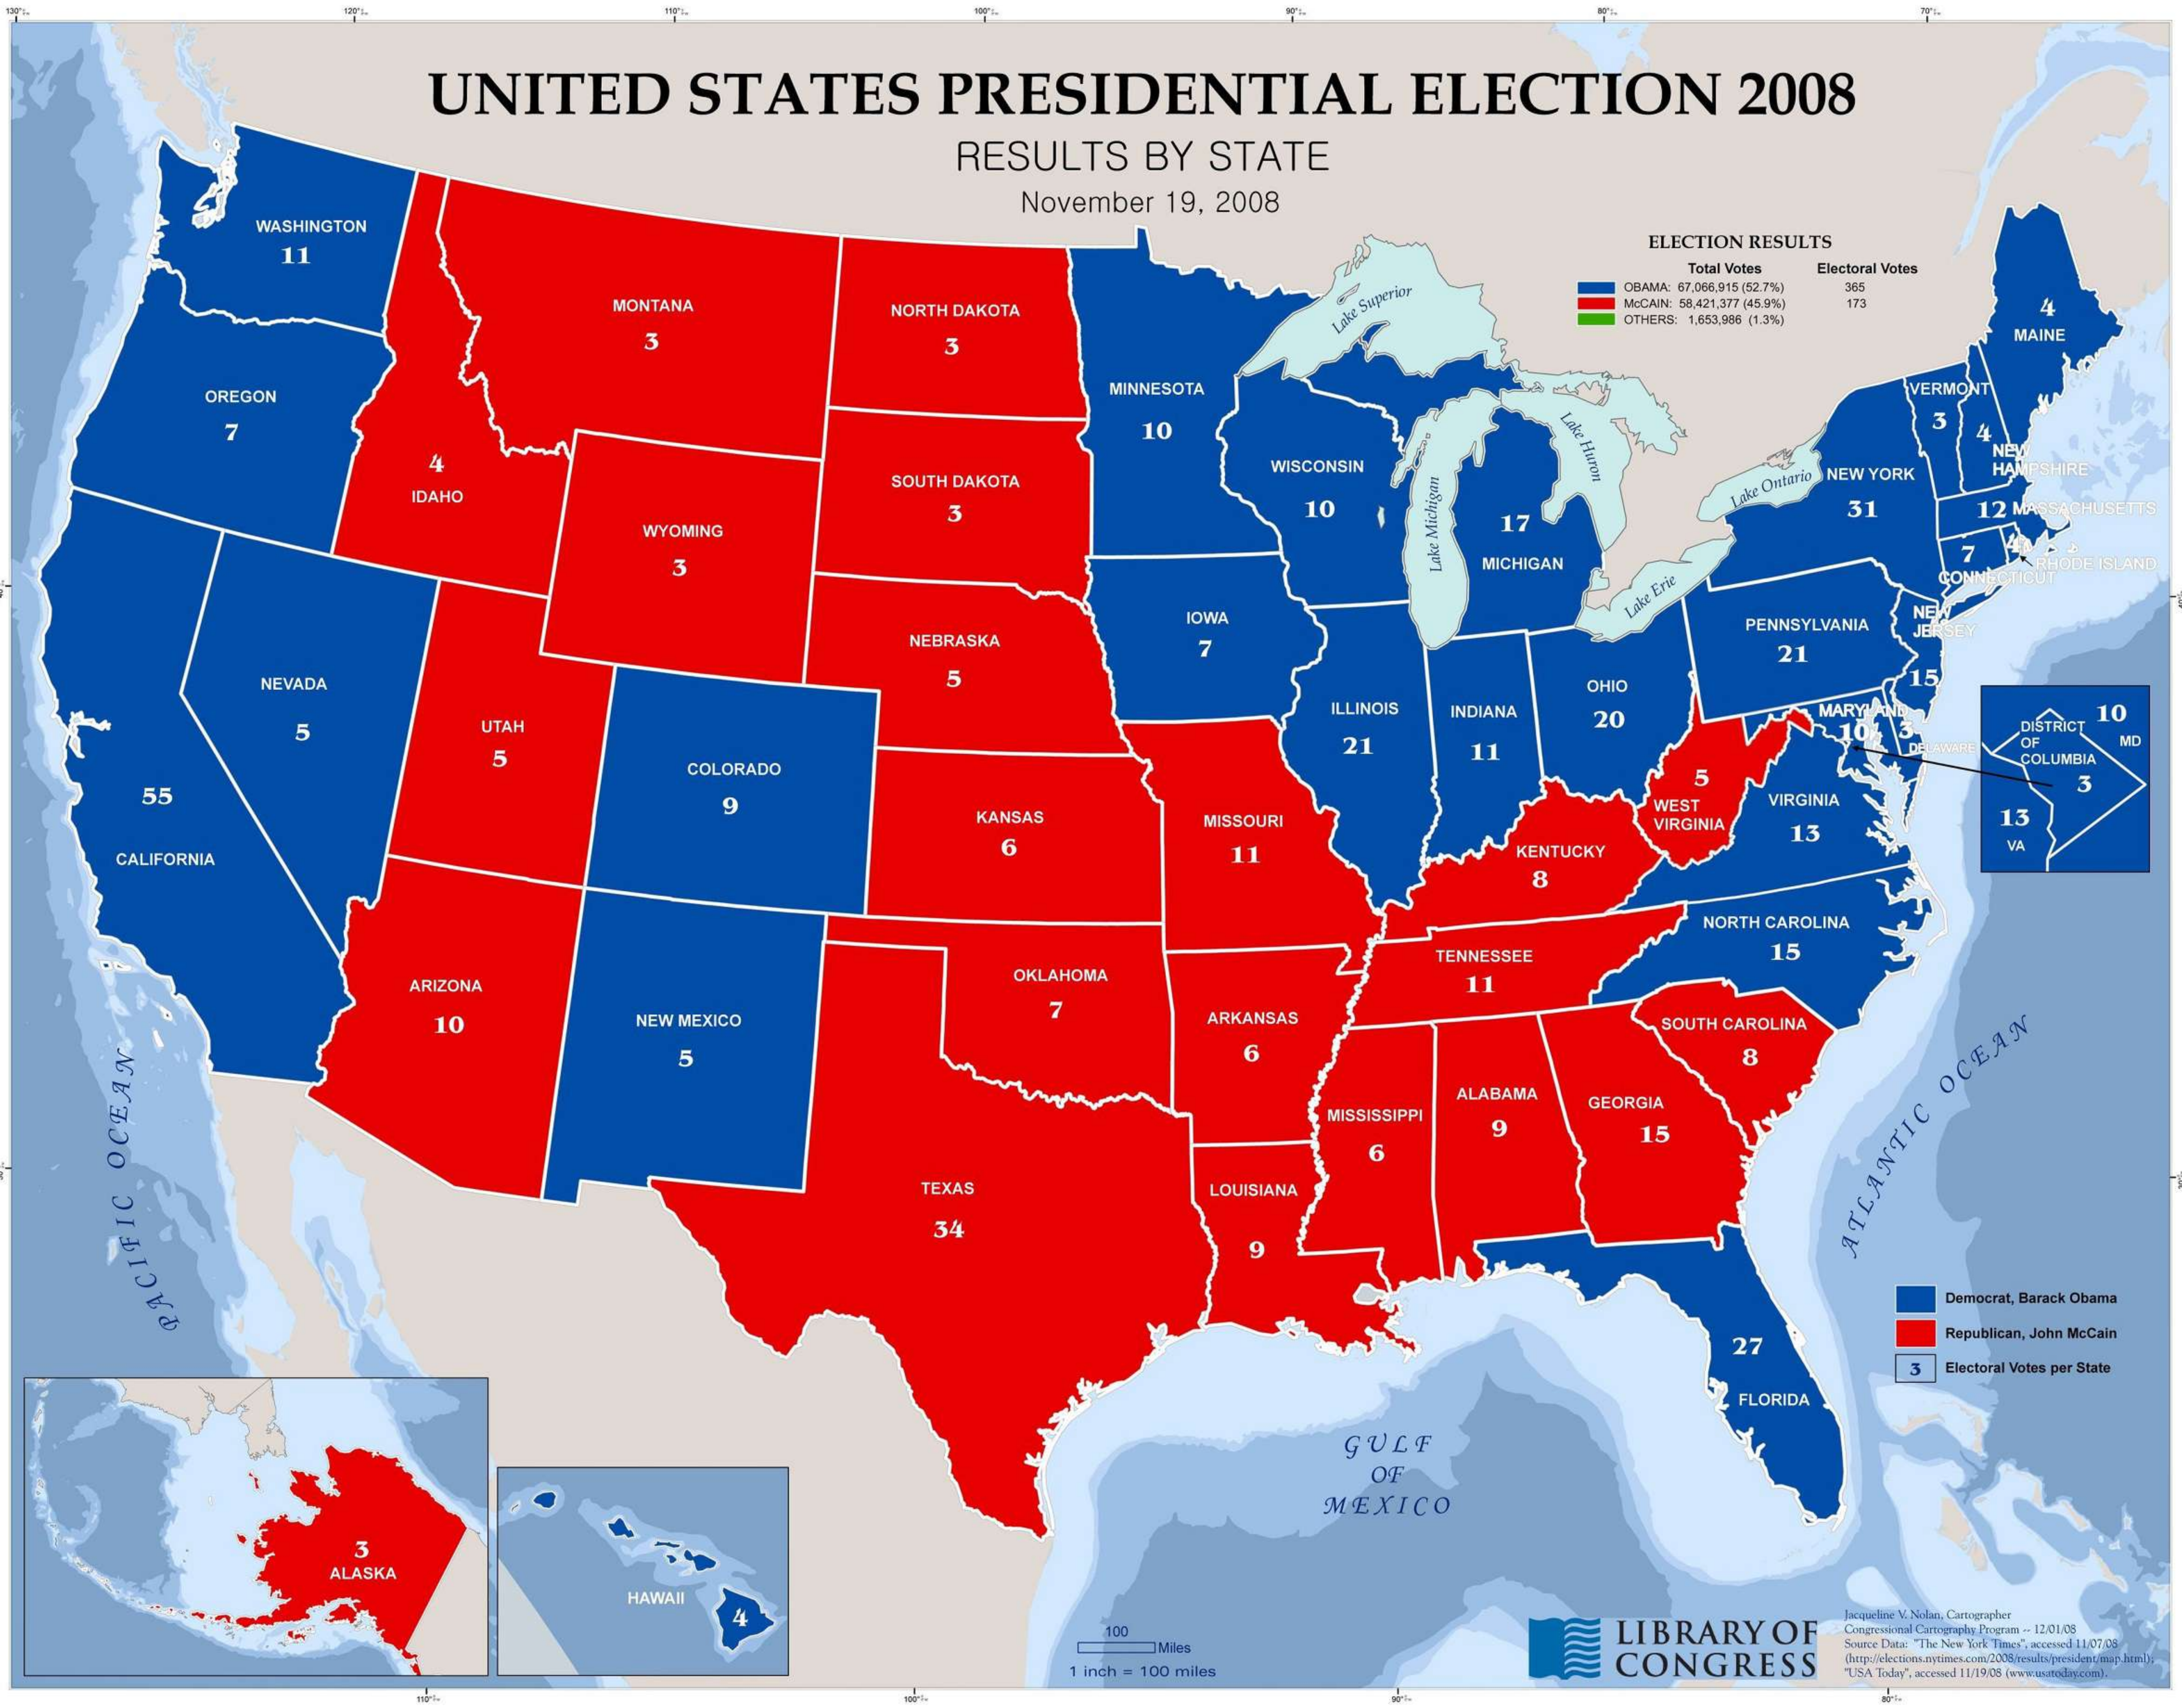

# UNITED STATES PRESIDENTIAL ELECTION 2008

### ELECTION RESULTS

	Total Votes	Electoral Votes
OBAMA	67,066,915 (52.7%)	365
McCAIN	58,421,377 (45.9%)	173
OTHERS	1,653,986 (1.3%)	

- Democrat, Barack Obama
- Republican, John McCain
- 3 Electoral Votes per State