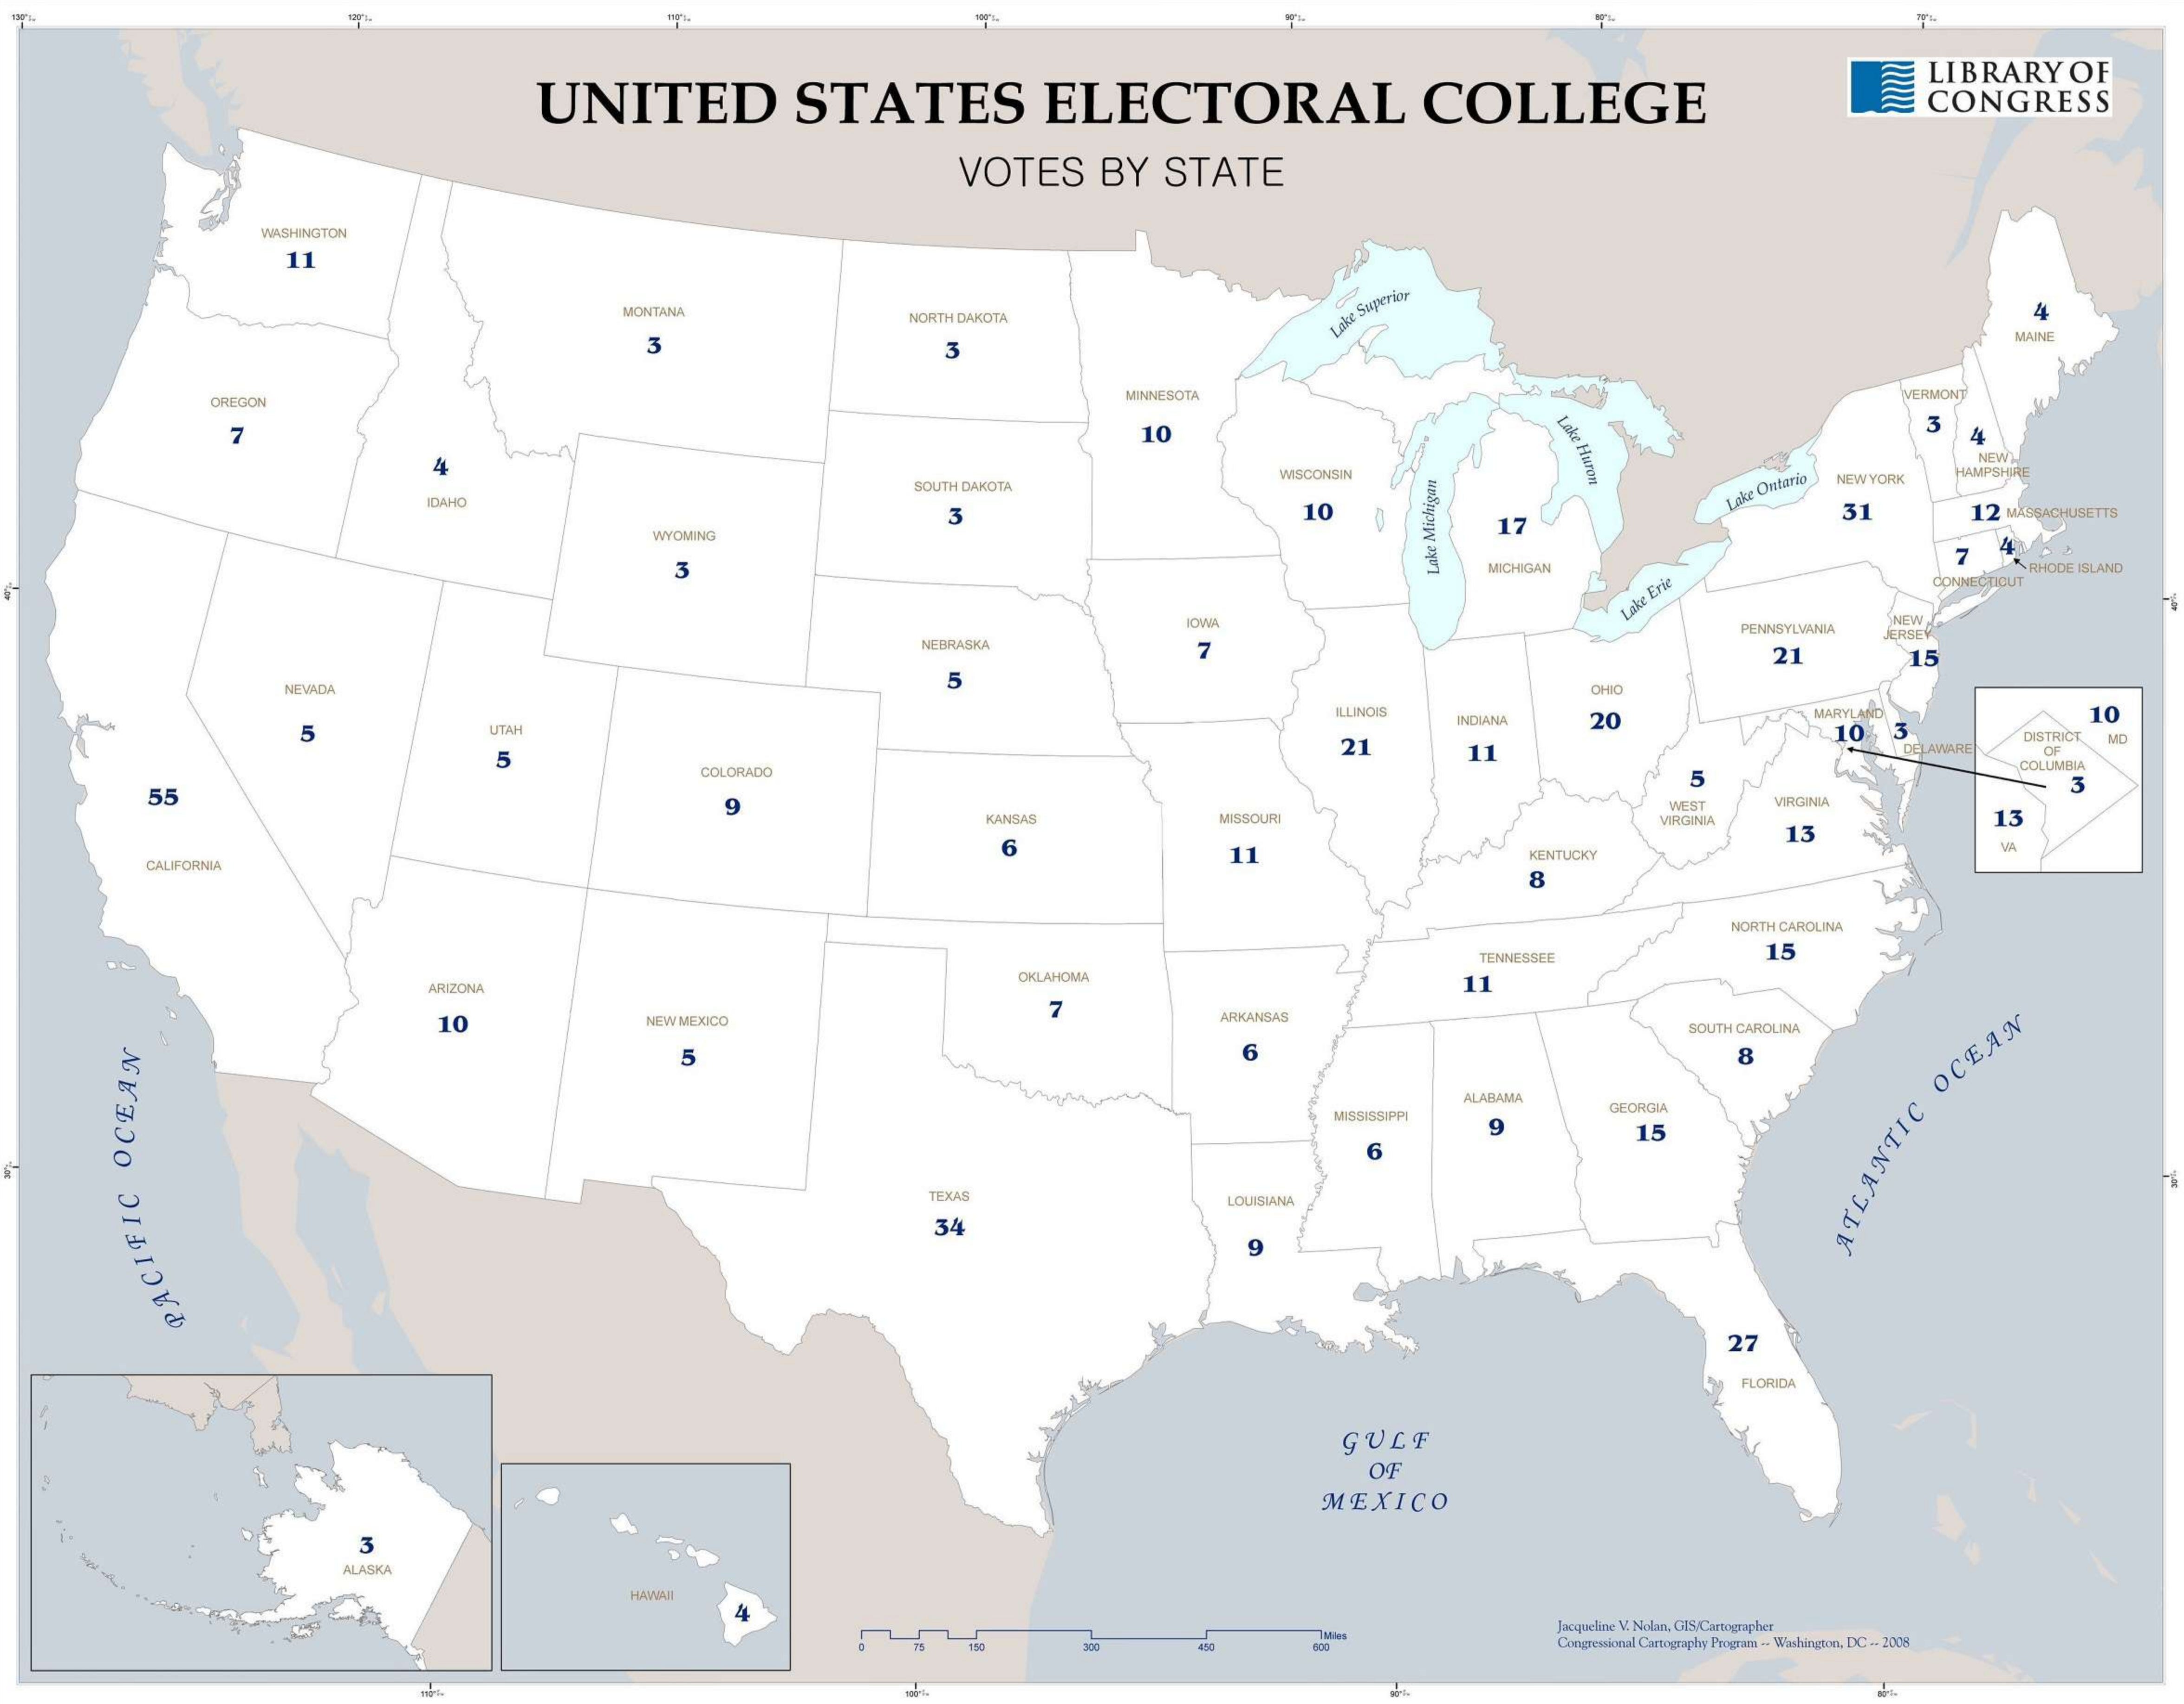

UNITED STATES ELECTORAL COLLEGE

VOTES BY STATE

Jacqueline V. Nolan, GIS/Cartographer
Congressional Cartography Program -- Washington, DC -- 2008