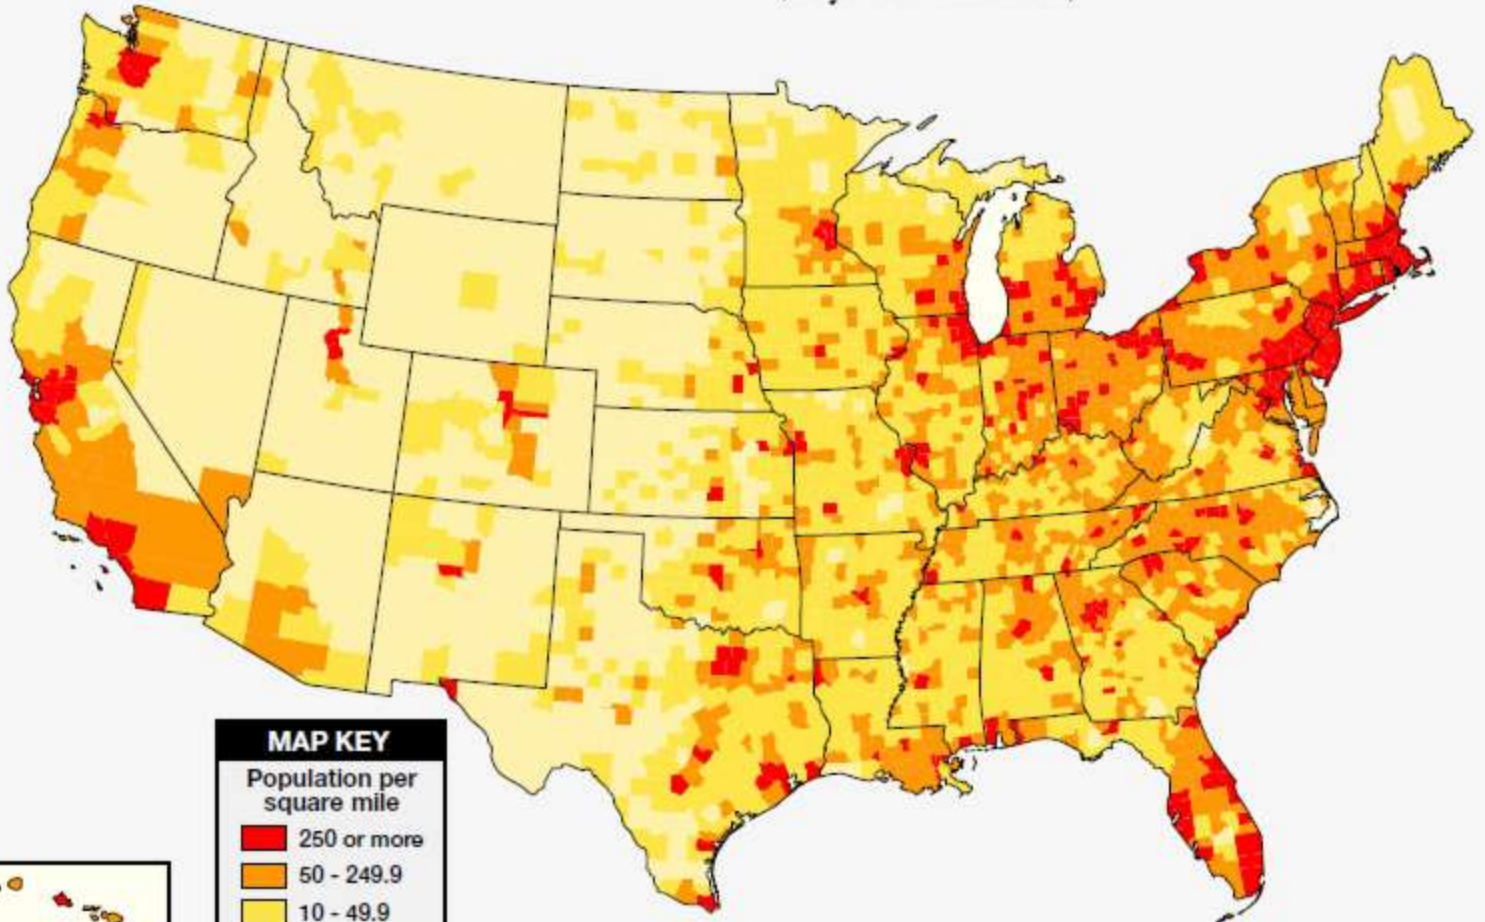

## U.S. Population Density (By Counties)

MAP KEY	
Population per square mile	
	250 or more
	50 - 249.9
	10 - 49.9
	less than 10